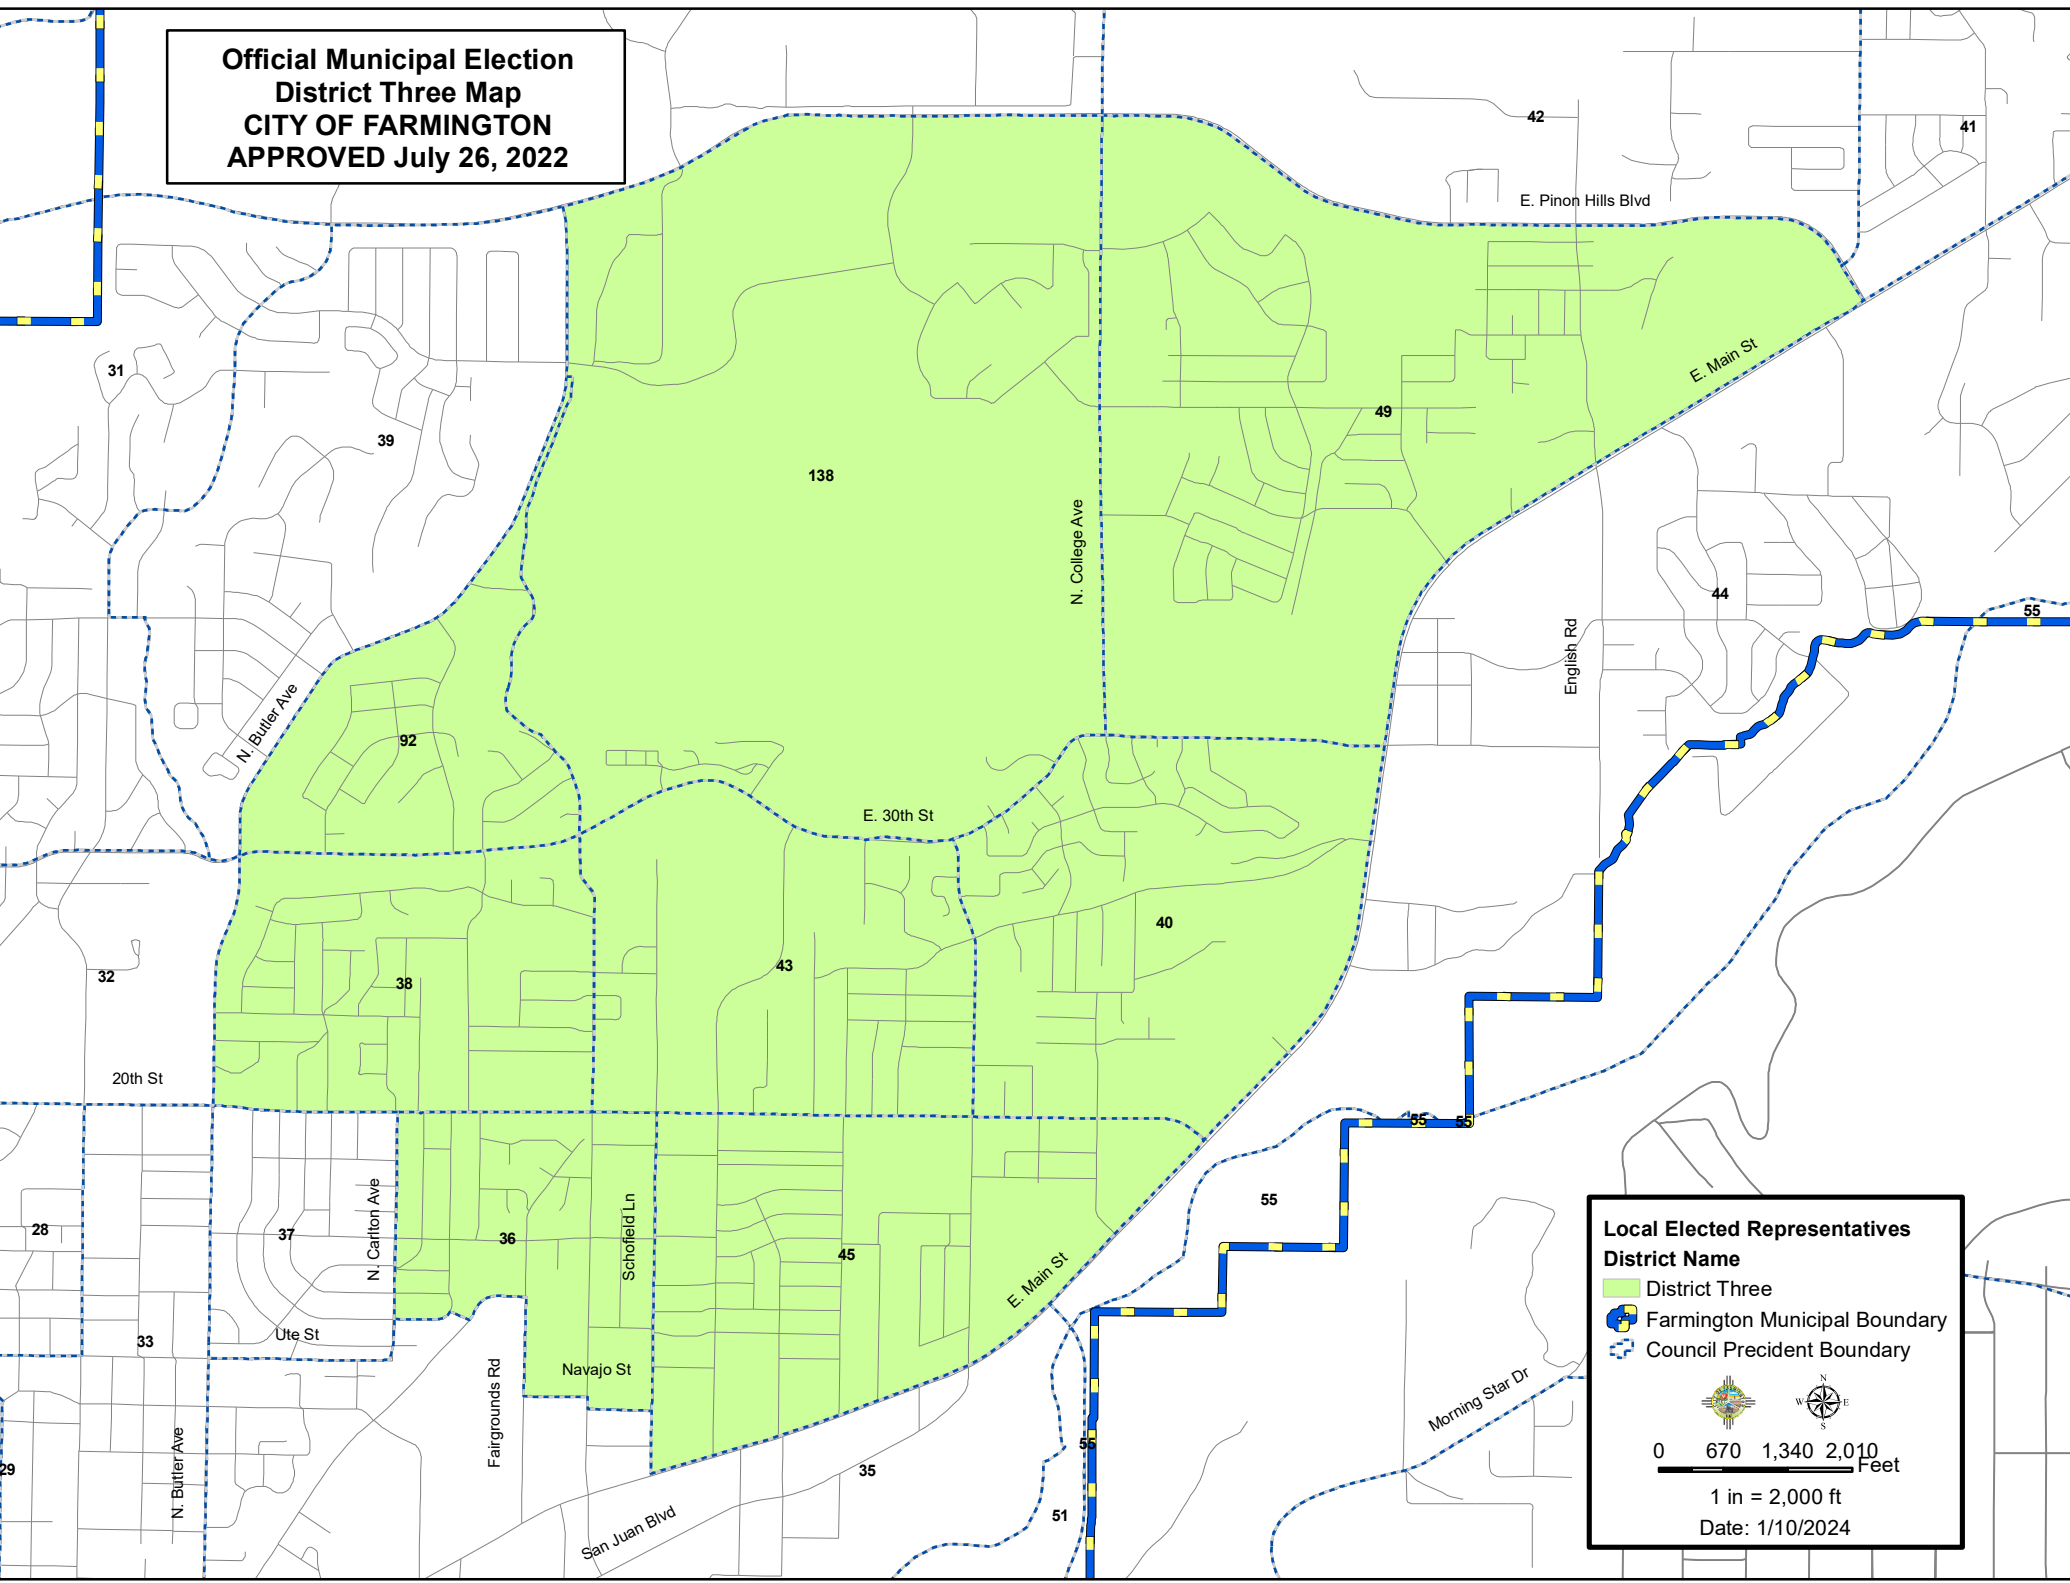

**Official Municipal Election
District Three Map
CITY OF FARMINGTON
APPROVED July 26, 2022**

Local Elected Representatives

District Name

- District Three
- Farmington Municipal Boundary
- Council Precident Boundary

0 670 1,340 2,010 Feet

1 in = 2,000 ft

Date: 1/10/2024