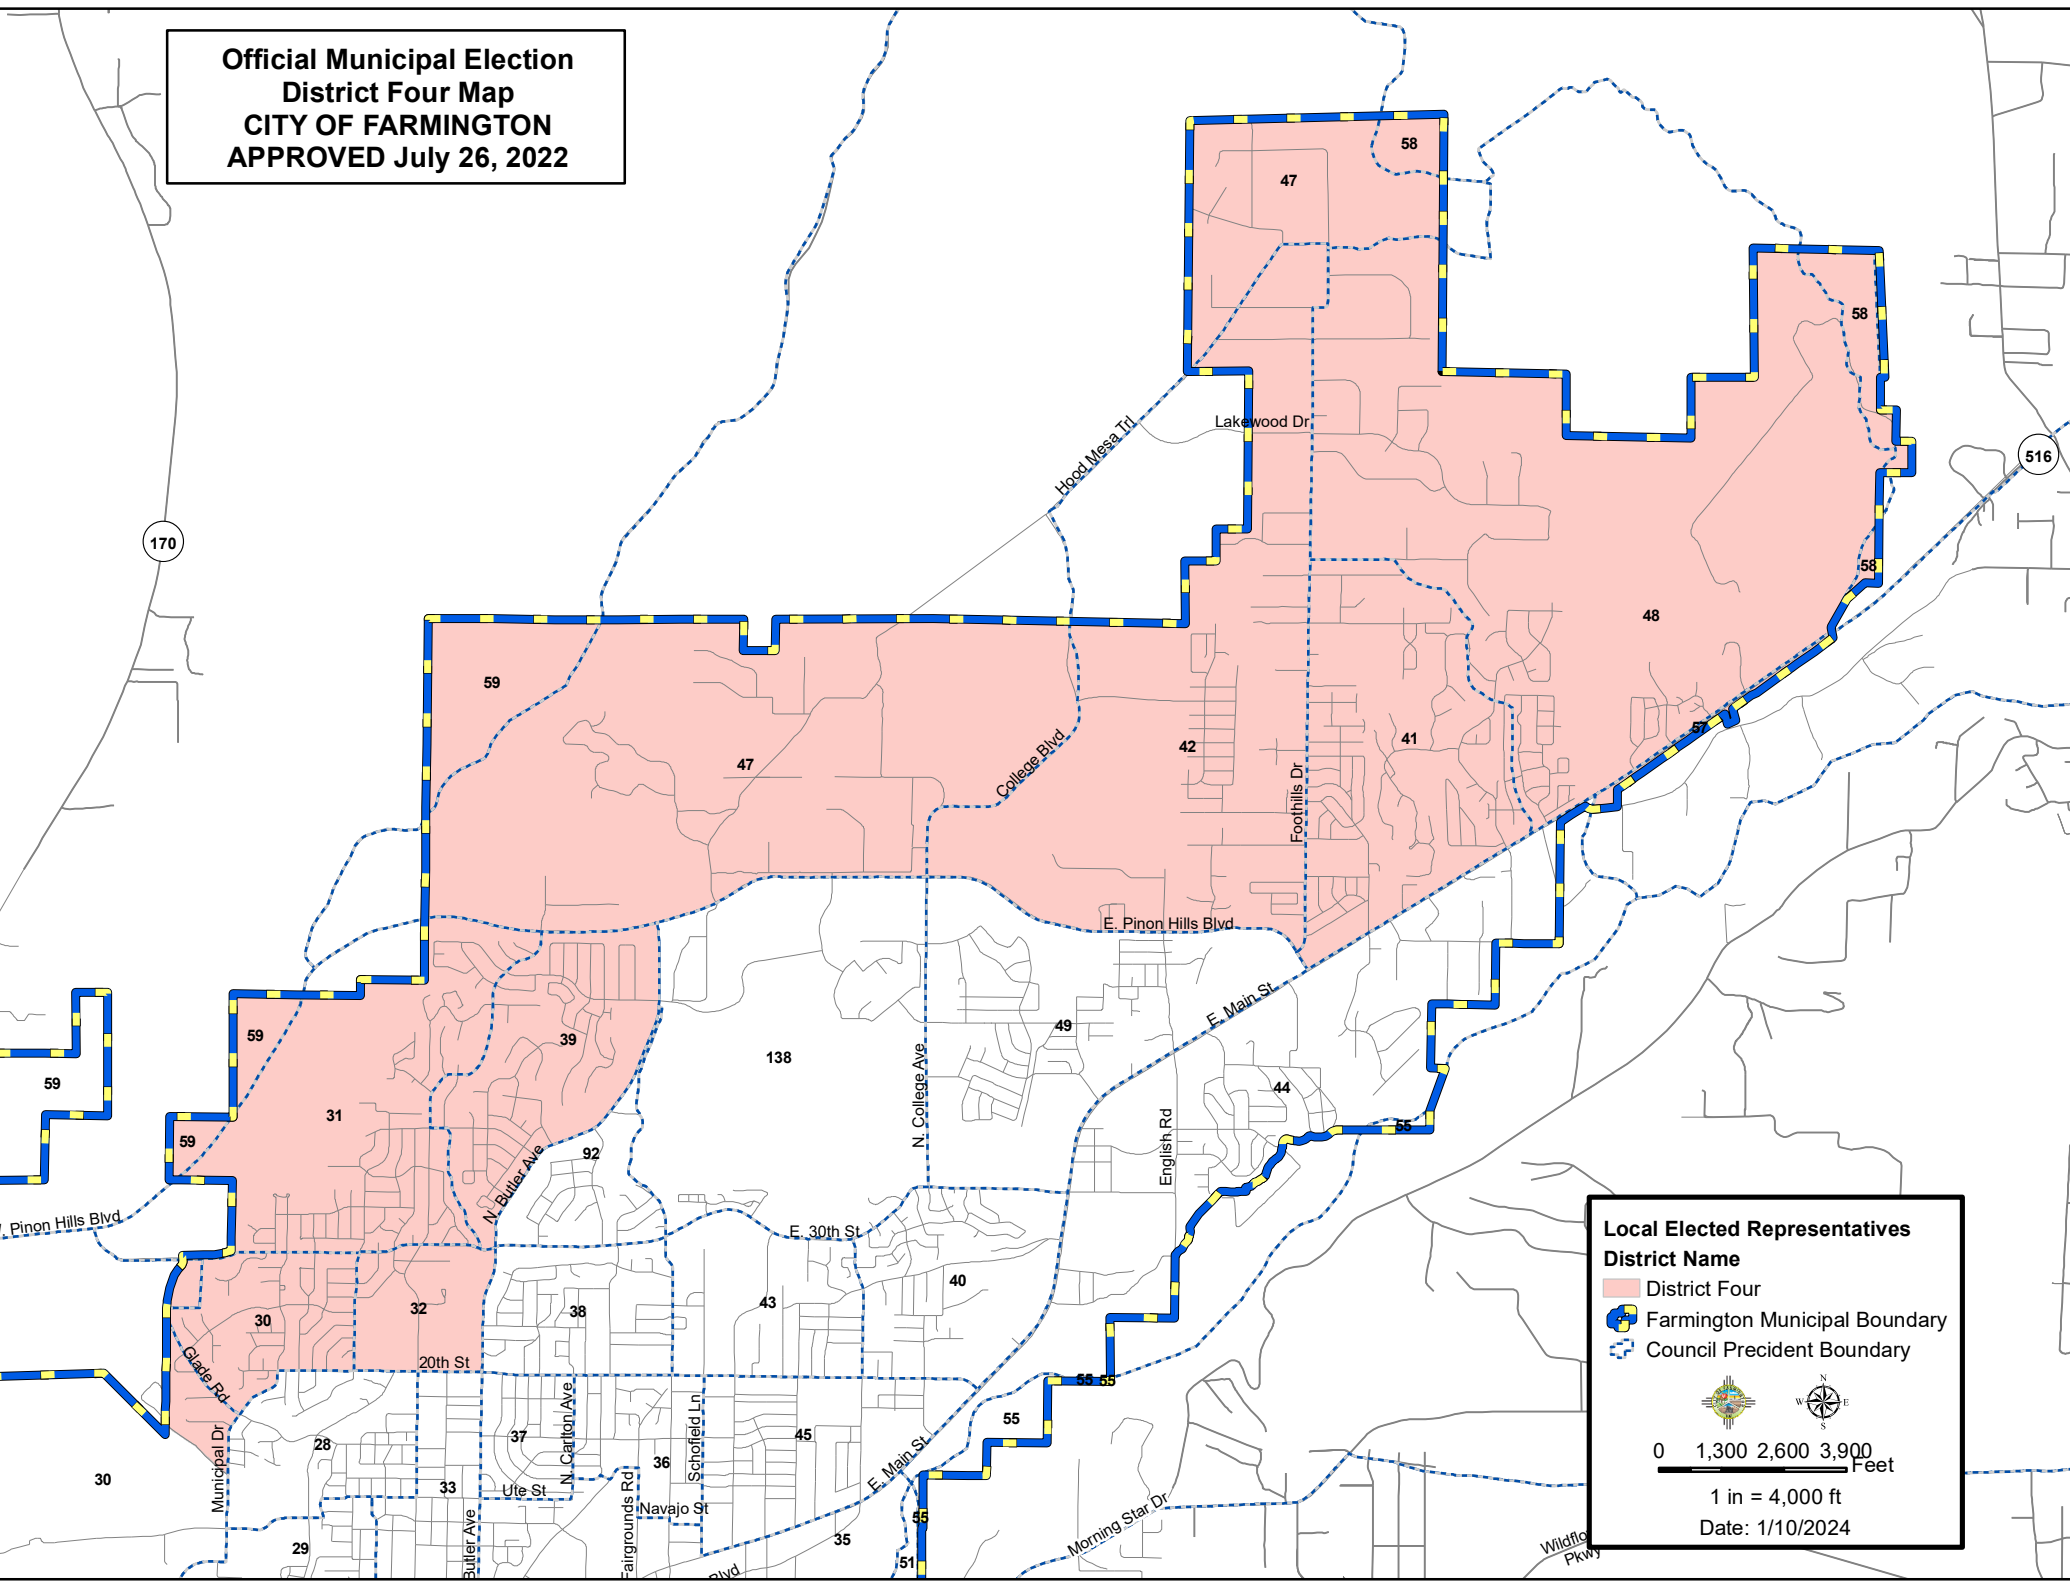

**Official Municipal Election
District Four Map
CITY OF FARMINGTON
APPROVED July 26, 2022**

Local Elected Representatives
District Name
 District Four
 Farmington Municipal Boundary
 Council Precident Boundary

0 1,300 2,600 3,900 Feet
 1 in = 4,000 ft
 Date: 1/10/2024