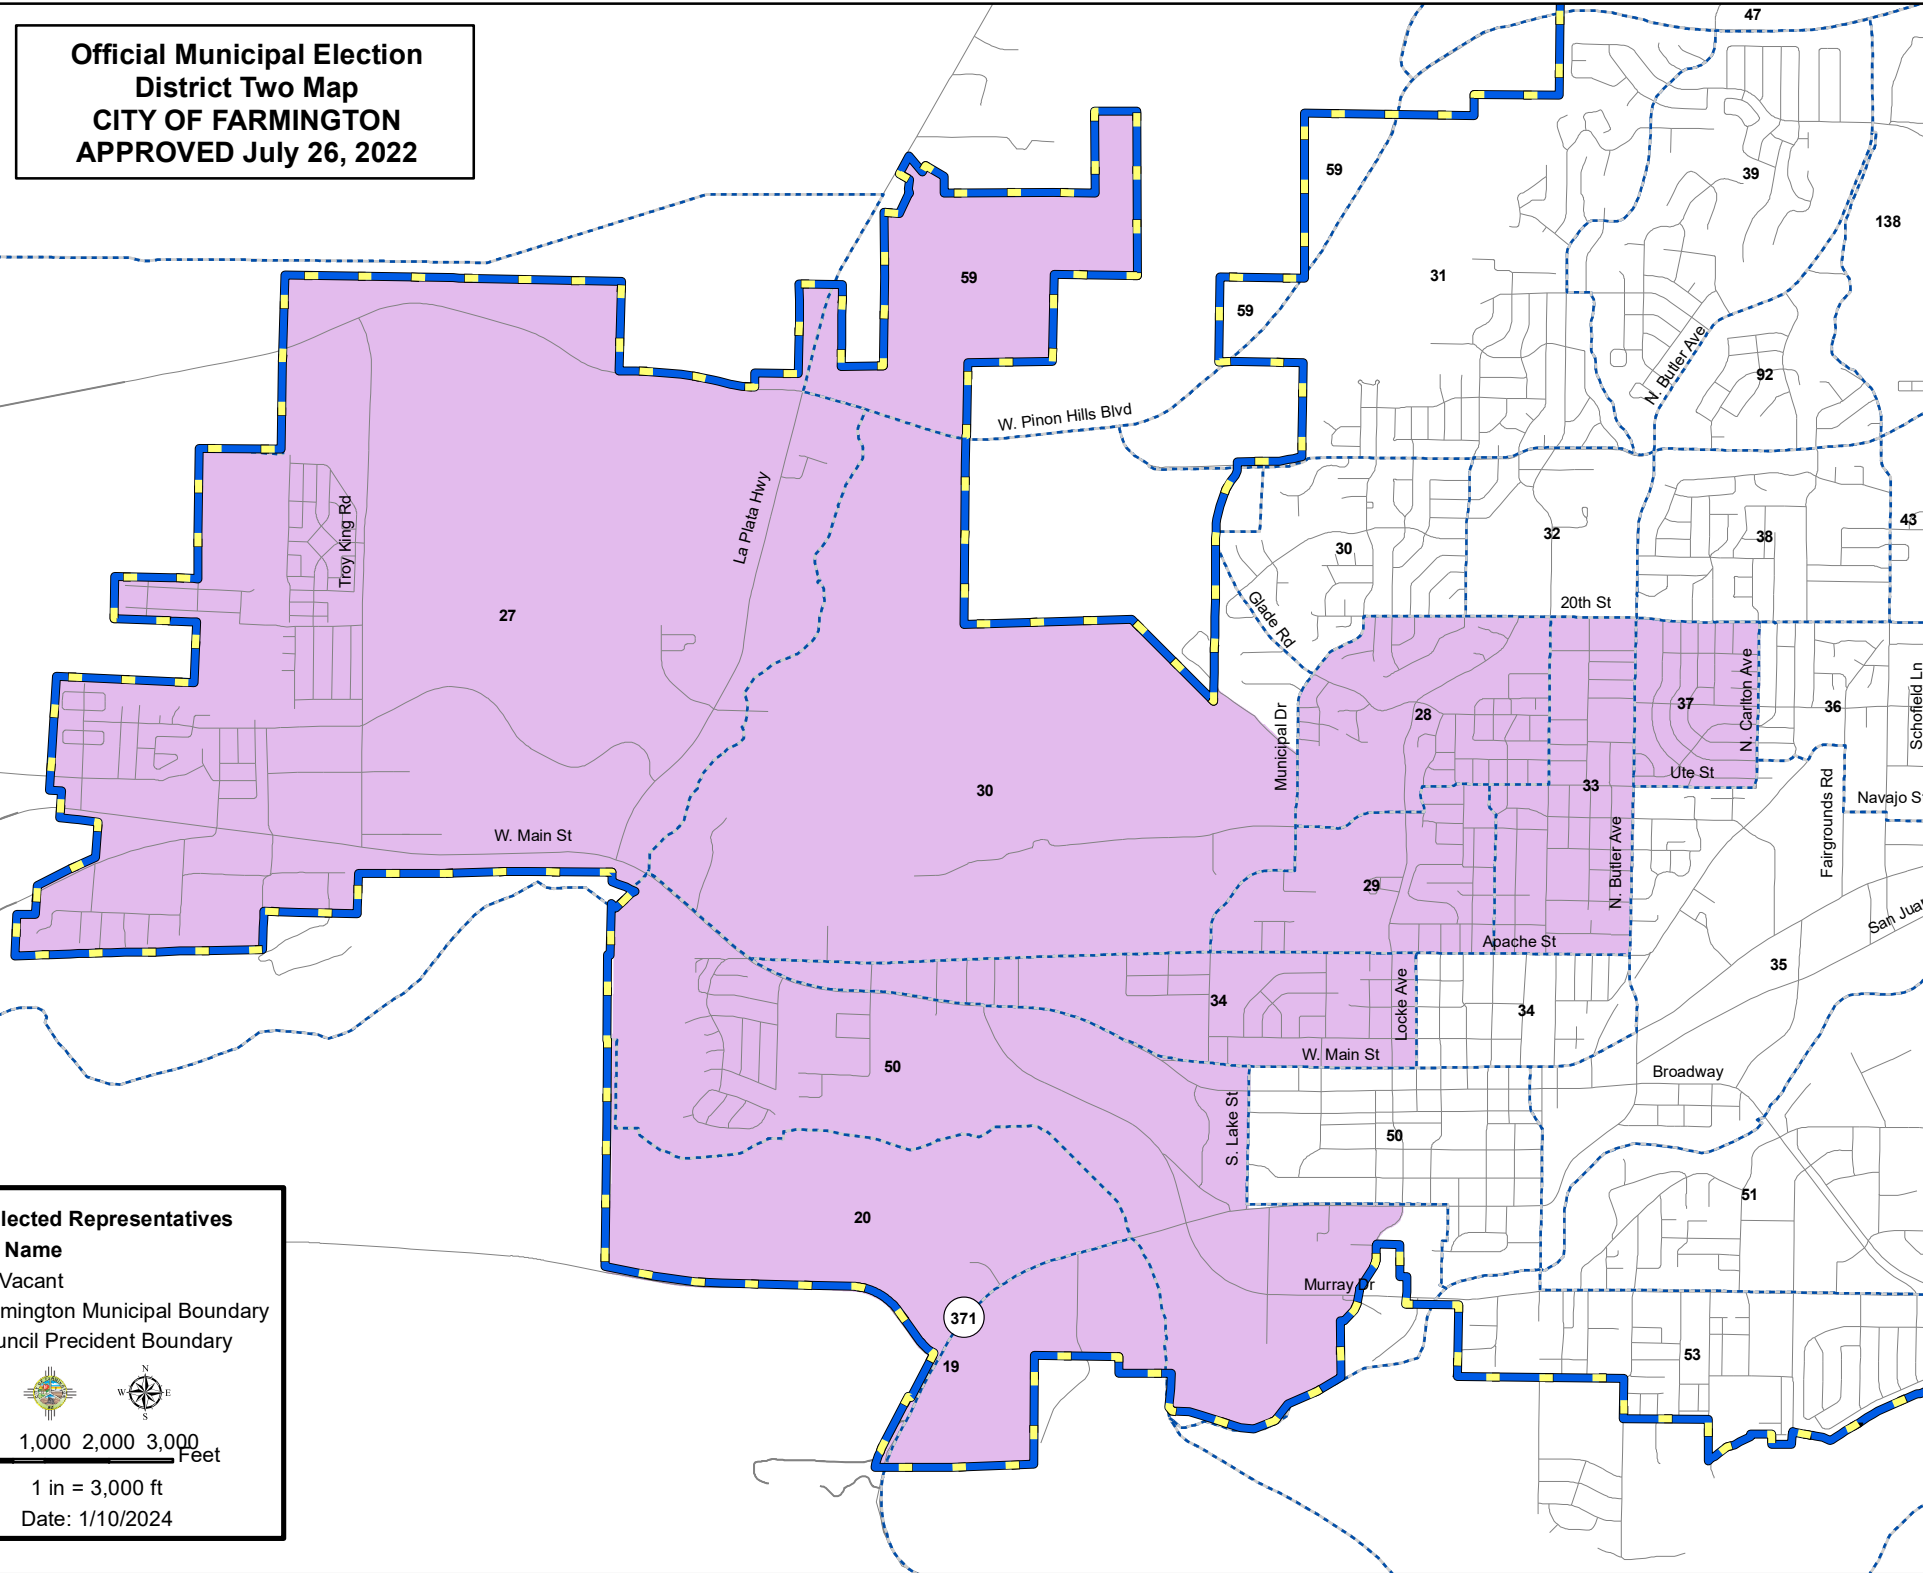

**Official Municipal Election
District Two Map
CITY OF FARMINGTON
APPROVED July 26, 2022**

Local Elected Representatives
District Name

- 2 - Vacant
- Farmington Municipal Boundary
- Council Precinct Boundary

0 1,000 2,000 3,000 Feet

1 in = 3,000 ft

Date: 1/10/2024