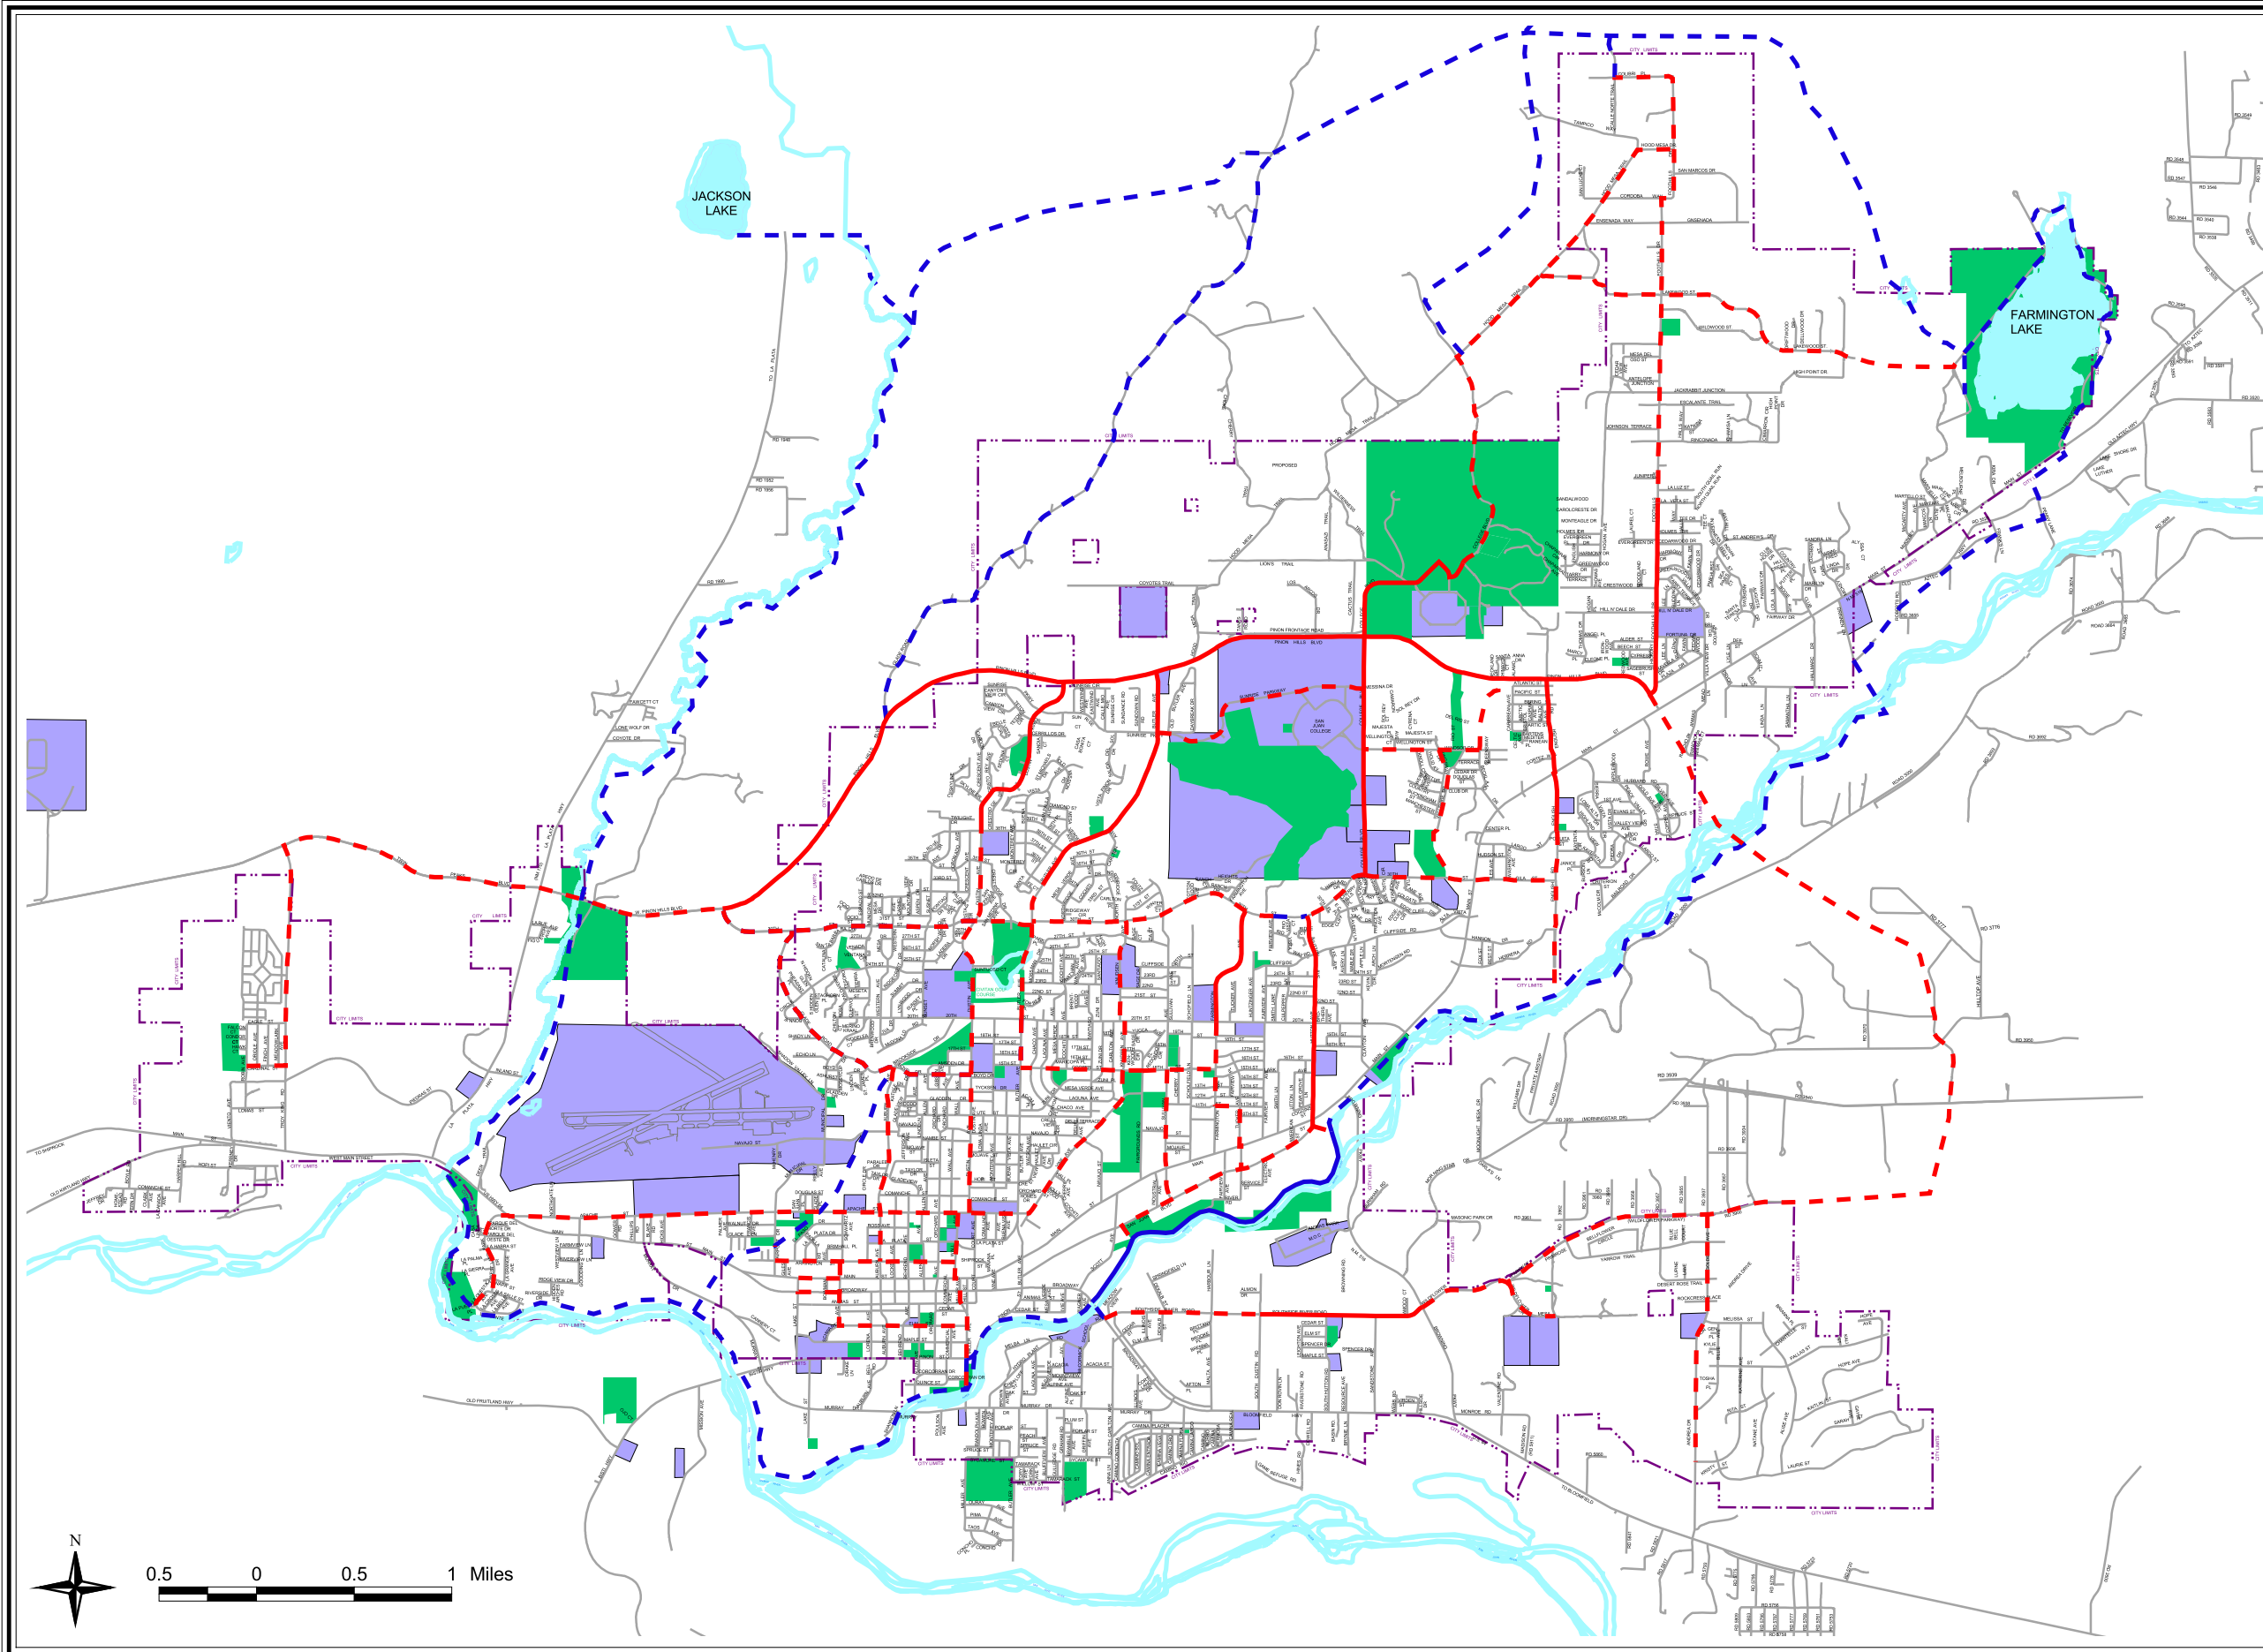

City of Farmington Comprehensive Plan

Figure 6.6 Bikeway Plan

Legend

- Bikeway**
- Existing Parks
- Institutional
- Potential Hike & Bike Trails
- Existing Hike & Bike Trails
- Potential Bikeway
- Existing Bike Lane Or Shoulder Lane
- Roads
- City Limits
- River
- Lake

October 2002
Source: City of Farmington