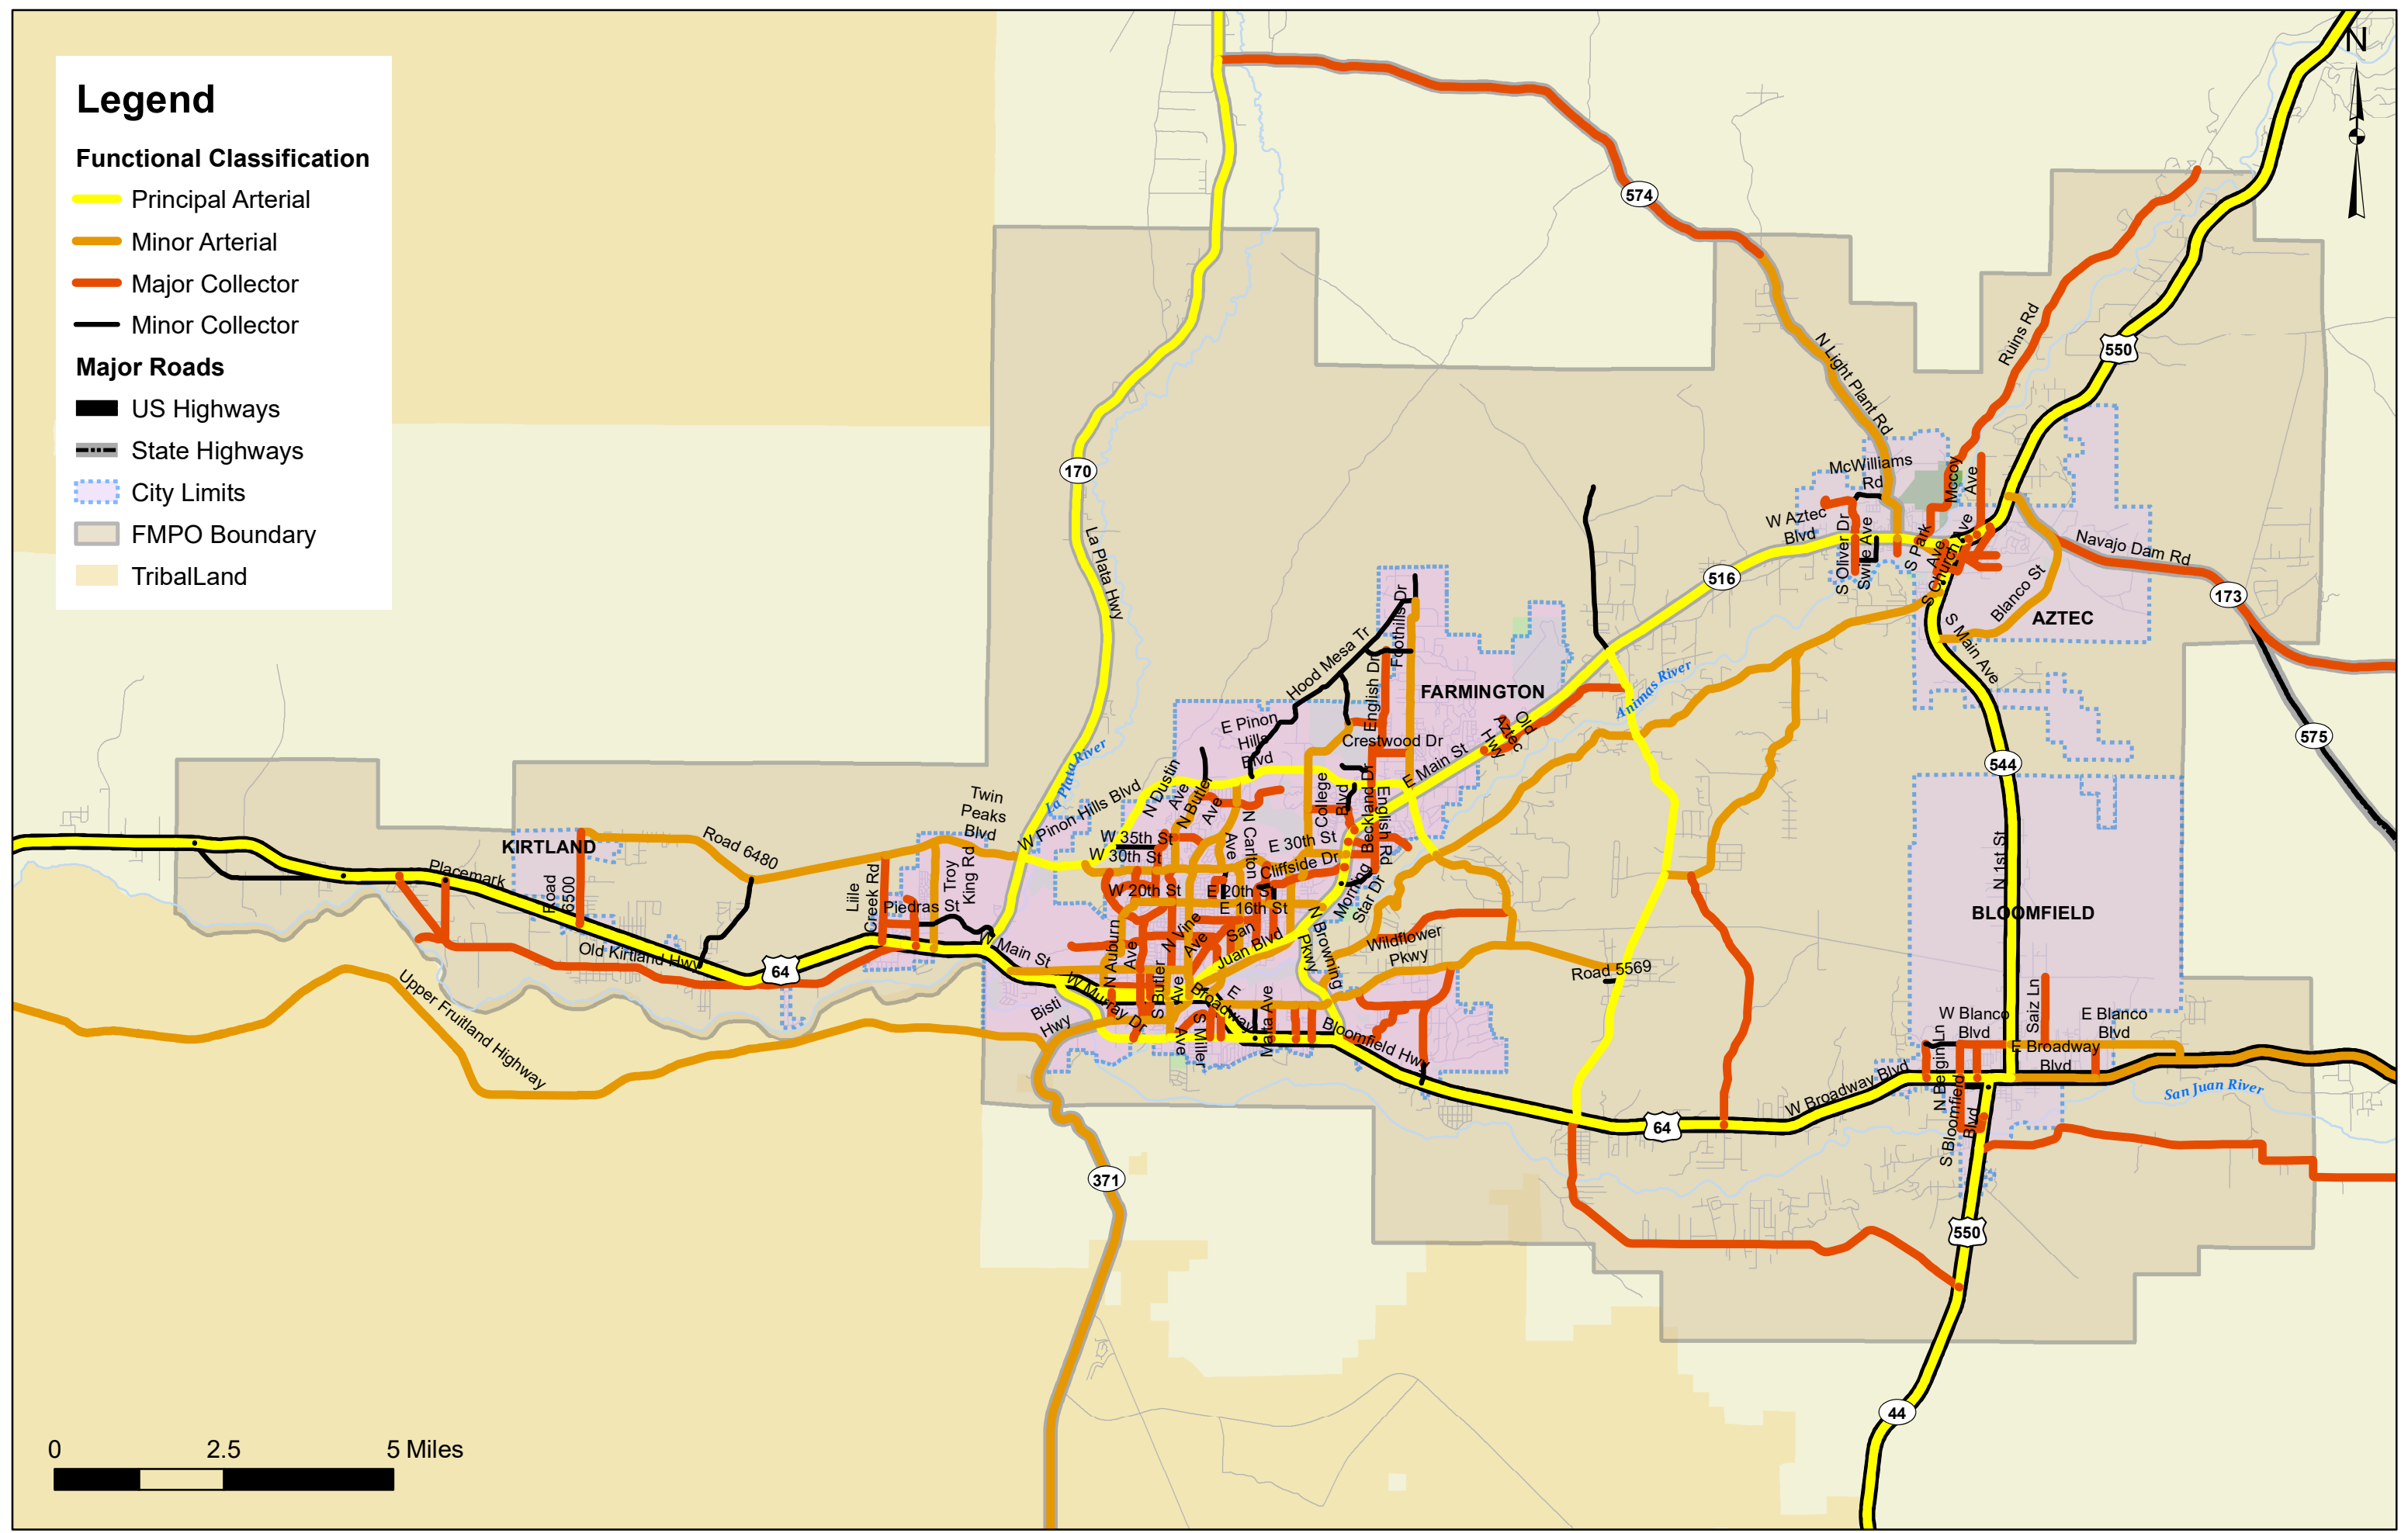

Farmington Metropolitan Planning Organization: FMPO Area Roads by Functional Classification

Legend

Functional Classification

- Principal Arterial
- Minor Arterial
- Major Collector
- Minor Collector

Major Roads

- US Highways
- State Highways
- City Limits
- FMPO Boundary
- TribalLand

0 2.5 5 Miles